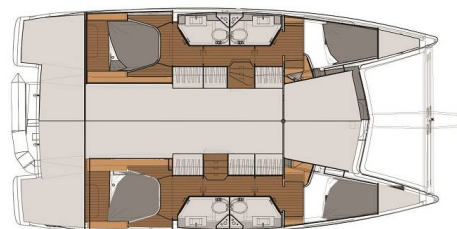

FOUNTAIN PAJOT LUCIA 40

Sunrise (2019)

Catamaran Fountaine Pajot Lucia 40 Sunrise, built in 2019 is anchored in the **Göcek, Aegean, Turkey**. It has **4 cabins**, can accommodate **8 people** and has **4 toilets**. Bed linen and kitchen equipment are included in the price.

YACHT SPECIFICATIONS

Yacht Base

Göcek, Turkey

Yacht ID

1689

Brands

Fountaine Pajot

Yacht name

Sunrise

Production year

2019

Length

38 ft

Cabins

4

Berths

8

WC

4

Engine

2 x 30 HP

Fuel tank

300 l

WEBSITE

www.plujeme.cz

PHONE

+420 720 755 085

MOBILE

+420 777 170 276

E-MAIL

info@plujeme.cz

PLUJEME RÁDI S.R.O.

Dlouhá 730/35, 11000 Praha 1 – Staré Město, Czech Republic