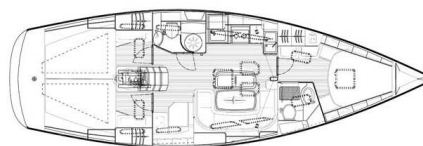

# BAVARIA 40 CRUISER

Ariadni (2008)

Sailing yacht **Bavaria 40 Cruiser Ariadni**, built in **2008** is anchored in the **Preveza, Main Port, Ionian Islands, Greece**. It has **3 cabins**, can accommodate **6 + 1 people** and has **2 toilets**. Bed linen and kitchen equipment are included in the price.

**Ariadni**

Production year

**2008**

Length

**41 ft**

Cabins

**3**

Berths