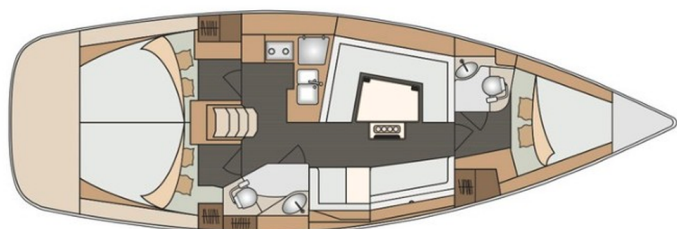

ELAN IMPRESSION 40

Fortiss (2019)

Sailing yacht **Elan Impression 40 Fortiss**, built in **2019** is anchored in the **Marina Zadar (ex. Tankerkomerc), Zadar region, Croatia**. It has **3 cabins**, can accommodate **6 + 2 people** and has **2 toilets**. Bed linen and kitchen equipment are included in the price.