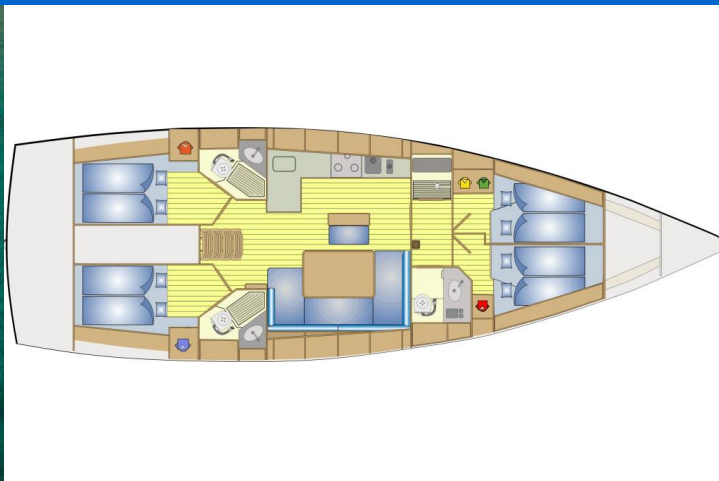

BAVARIA CRUISER 46

Aurora (2016)

Sailing yacht Bavaria Cruiser 46 Aurora, built in 2016 is anchored in the Athens, Alimos marina, Athens area/Saronic/Peloponese, Greece. It has 4 cabins, can accommodate 8 people and has 3 toilets. Bed linen and kitchen equipment are included in the price.

Aurora

Production year

2016

Length

47 ft

Cabins

4

Berths