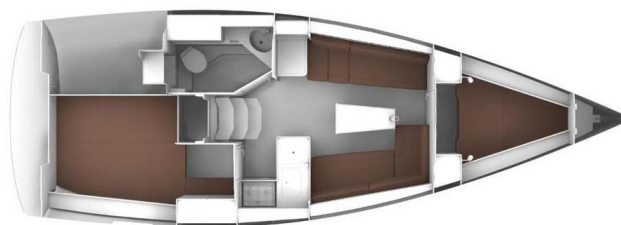

# BAVARIA CRUISER 34

Dory 2 (2019)

Sailing yacht Bavaria Cruiser 34 Dory 2, built in 2019 is anchored in the **Göcek, Aegean, Turkey**. It has **2 cabins**, can accommodate **4 people** and has **1 toilets**. Bed linen and kitchen equipment are included in the price.