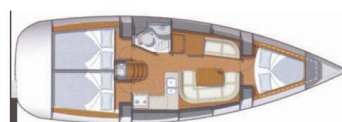

SUN ODYSSEY 36I

Mia (2012)

Sailing yacht Sun Odyssey 36i Mia, built in 2012 is anchored in the Marina Novi, Novi Vinodolski, Kvarner, Croatia. It has 3 cabins, can accommodate 6 + 1 people and has 1 toilets. Bed linen and kitchen equipment are included in the price.