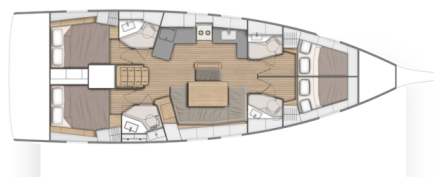

OCEANIS 46.1

Ellaida (2019)

Sailing yacht Oceanis 46.1 Ellaida, built in 2019 is anchored in the Lefkas, D-Marin, Ionian Islands, Greece. It has 4 cabins, can accommodate 8 + 2 people and has 4 toilets. Bed linen and kitchen equipment are included in the price.

Ellaida

Production year

2019

Length

48 ft

Cabins

4

Berths