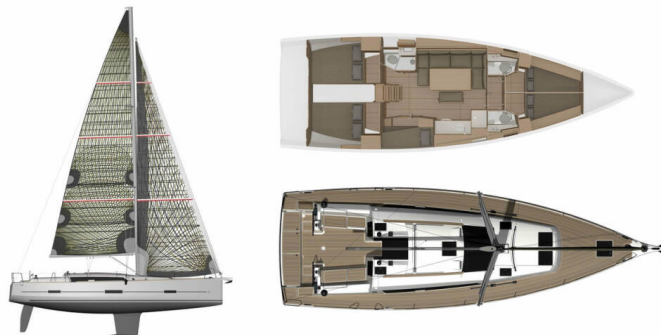

DUFOUR 460 GL

Ane (2019)

Sailing yacht Dufour 460 GL Ane, built in 2019 is anchored in the Marina Punat, Krk, Kvarner, Croatia. It has 5 cabins, can accommodate 10 + 2 people and has 3 toilets. Bed linen and kitchen equipment are included in the price.

Ane

Production year

2019

Length

46 ft

Cabins

5

Berths

10 + 2

Max Persons

12

WC

3

Engine

1 x 55 HP

Fuel tank