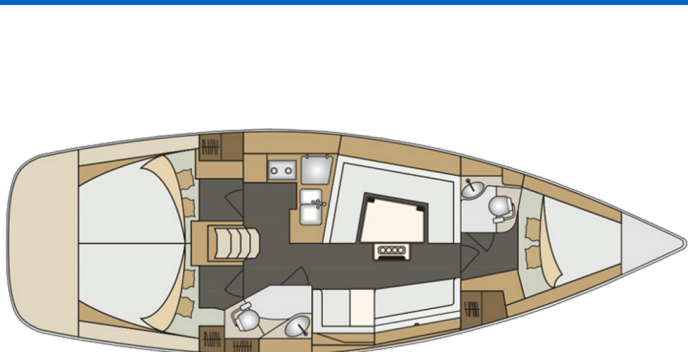

# ELAN IMPRESSION 40

Maloi (2018)

Sailing yacht **Elan Impression 40 Maloi**, built in **2018** is anchored in the **Marina Kornati, Biograd, Zadar region, Croatia**. It has **3 cabins**, can accommodate **6 + 2 people** and has **2 toilets**. Bed linen and kitchen equipment are included in the price.

**Maloi**

Production year

**2018**

Length

**39 ft**

Cabins

**3**

Berths