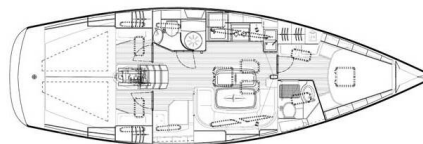

BAVARIA 40 CRUISER

Sugar Bunny (2009)

Sailing yacht **Bavaria 40 Cruiser Sugar Bunny**, built in **2009** is anchored in the **ACI Marina Trogir, Split region, Croatia**. It has **3 cabins**, can accommodate **6 + 2 people** and has **2 toilets**. Bed linen and kitchen equipment are included in the price.

Sugar Bunny

Production year

2009

Length

41 ft

Cabins

3

Berths