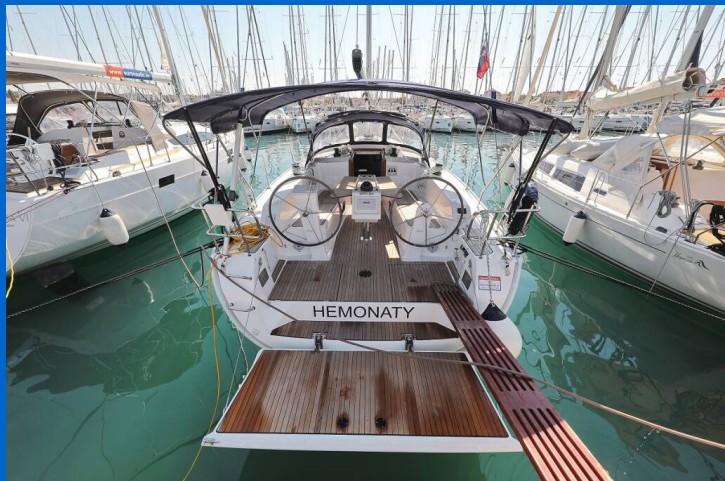

BAVARIA CRUISER 41

Hemonaty (2019)

Sailing yacht **Bavaria Cruiser 41 Hemonaty**, built in **2019** is anchored in the **Marina Kornati, Biograd, Zadar region, Croatia**. It has **3 cabins**, can accommodate **6 + 1 people** and has **2 toilets**. Bed linen and kitchen equipment are included in the price.

YACHT SPECIFICATIONS

Yacht Base

Marina Kornati, Biograd, Croatia

Yacht ID

1596

Brands

Bavaria

Yacht name

Hemonaty

Production year

2019

Length

41 ft

Cabins

3

Berths