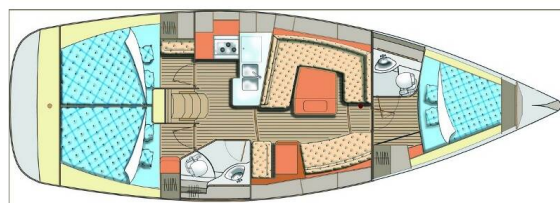

# ELAN IMPRESSION 40

Janina (2019)

Sailing yacht Elan Impression 40 Janina, built in 2019 is anchored in the Pula, Marina Polesana, Istra, Croatia. It has 3 cabins, can accommodate 6 + 2 people and has 2 toilets. Bed linen and kitchen equipment are included in the price.