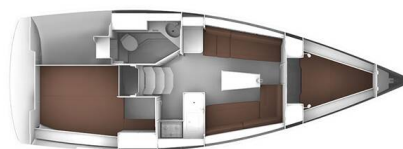

# BAVARIA CRUISER 33

Ami (2013)

Sailing yacht **Bavaria Cruiser 33 Ami**, built in **2013** is anchored in the **Marina Pirovac, Šibenik region, Croatia**. It has **2 cabins**, can accommodate **4 + 2 people** and has **1 toilets**. Bed linen and kitchen equipment are included in the price.