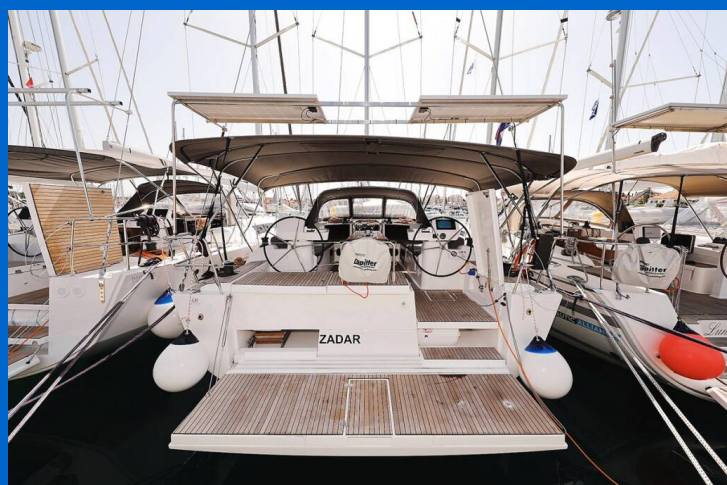

DUFOUR 520 GL

Luna 77 (2019)

Sailing yacht Dufour 520 GL Luna 77, built in 2019 is anchored in the Marina Kornati, Biograd, Zadar region, Croatia. It has 5 cabins, can accommodate 10 + 2 people and has 3 toilets. Bed linen and kitchen equipment are included in the price.

YACHT SPECIFICATIONS

Yacht Base

Marina Kornati, Biograd, Croatia

Yacht ID

1586

Brands

Dufour

Yacht name