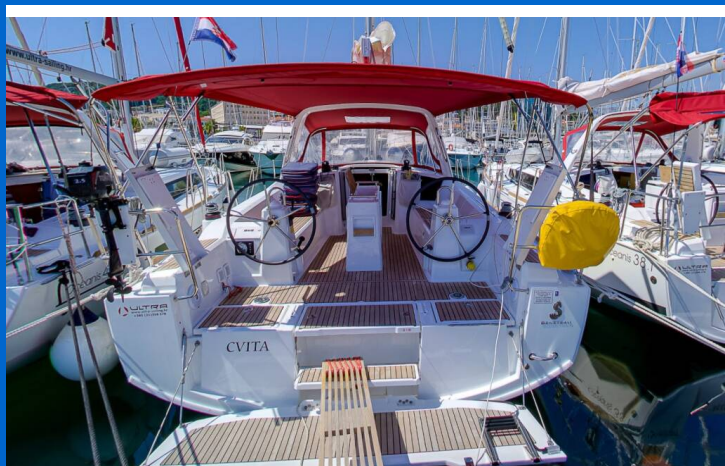

OCEANIS 38.1

Cvita (2019)

Sailing yacht Oceanis 38.1 Cvita, built in 2019 is anchored in the ACI Marina Split, Split region, Croatia. It has 3 cabins, can accommodate 6 + 2 people and has 2 toilets. Bed linen and kitchen equipment are included in the price.

YACHT SPECIFICATIONS

Yacht Base

ACI Marina Split, Croatia

Yacht ID

1571

Brands

Beneteau

Yacht name