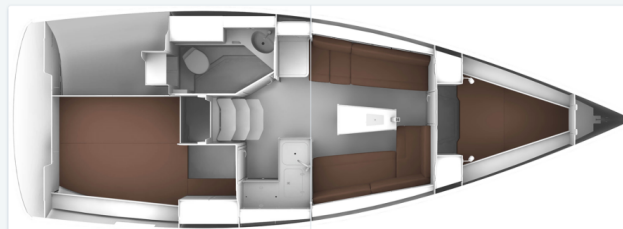

# BAVARIA CRUISER 34

Sora (2019)

Sailing yacht **Bavaria Cruiser 34 Sora**, built in **2019** is anchored in the **Setur Göcek Village Port, Aegean, Turkey**. It has **2 cabins**, can accommodate **4 + 2 people** and has **1 toilets**. Bed linen and kitchen equipment are included in the price.