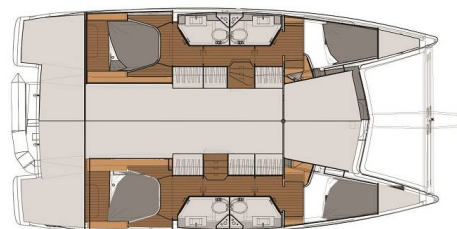

FOUNTAINE PAJOT LUCIA 40

Relax Planet (2019)

Catamaran Fountaine Pajot Lucia 40 Relax Planet, built in 2019 is anchored in the Sicily, Portorosa, Sicily, Italy. It has 4 cabins, can accommodate 8 + 2 people and has 4 toilets. Bed linen and kitchen equipment are included in the price.

YACHT SPECIFICATIONS

Yacht Base

Sicily, Portorosa, Italy

Yacht ID

1563

Brands

Fountaine Pajot

Yacht name

Relax Planet

Production year

2019

Length

38 ft

Cabins

4

Berths

8 + 2

WC

4

Engine

2 x 30 HP

Fuel tank

300 l

WEBSITE

www.plujeme.cz

PHONE

+420 720 755 085

MOBILE

+420 777 170 276

E-MAIL

info@plujeme.cz

PLUJEME RÁDI S.R.O.

Dlouhá 730/35, 11000 Praha 1 – Staré Město, Czech Republic