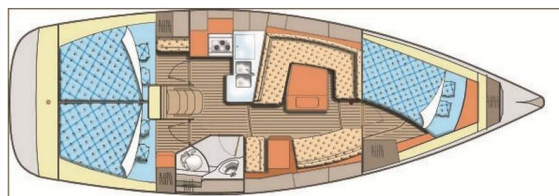

ELAN 384 IMPRESSION

Mok Mok (2005)

Sailing yacht **Elan 384 Impression Mok Mok**, built in **2005** is anchored in the **Marina Zadar (ex. Tankerkomerc), Zadar region, Croatia**. It has **3 cabins**, can accommodate **6 + 2 people** and has **1 toilets**. Bed linen and kitchen equipment are included in the price.