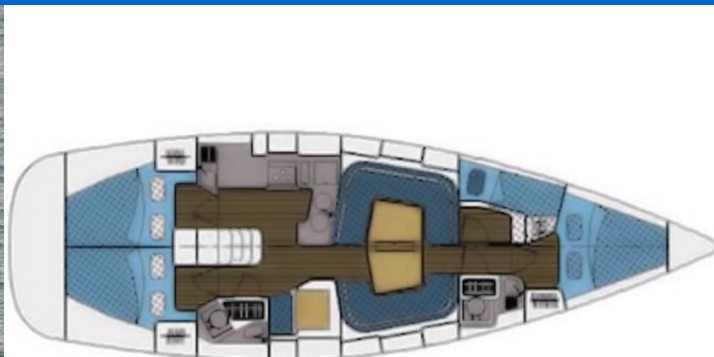

ELAN 434 IMPRESSION

Ippoliti (2010)

Sailing yacht **Elan 434 Impression Ippoliti**, built in **2010** is anchored in the **Athens, Alimos marina, Athens area/Saronic/Peloponese, Greece**. It has **4 cabins**, can accommodate **8 + 2 people** and has **2 toilets**. Bed linen and kitchen equipment are included in the price.

Ippoliti

Production year

2010

Length

44 ft

Cabins

4

Berths