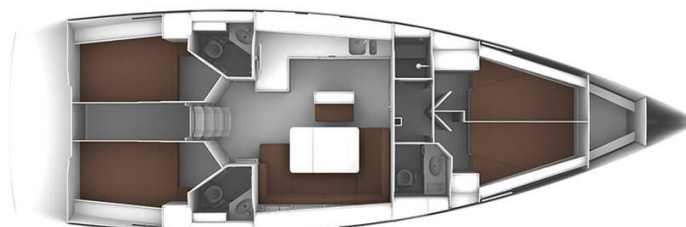

BAVARIA CRUISER 46

Olivia (2017)

Sailing yacht Bavaria Cruiser 46 Olivia, built in 2017 is anchored in the **Athens, Alimos marina, Athens area/Saronic/Peloponese, Greece**. It has **4 cabins**, can accommodate **8 + 2 people** and has **3 toilets**. Bed linen and kitchen equipment are included in the price.

Olivia

Production year

2017

Length

47 ft

Cabins

4

Berths