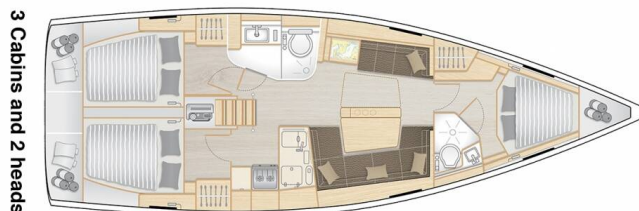

# HANSE 418

Martina (2018)

Sailing yacht Hanse 418 Martina, built in 2018 is anchored in the ACI Marina Split, Split region, Croatia. It has 3 cabins, can accommodate 6 + 2 people and has 2 toilets. Bed linen and kitchen equipment are included in the price.