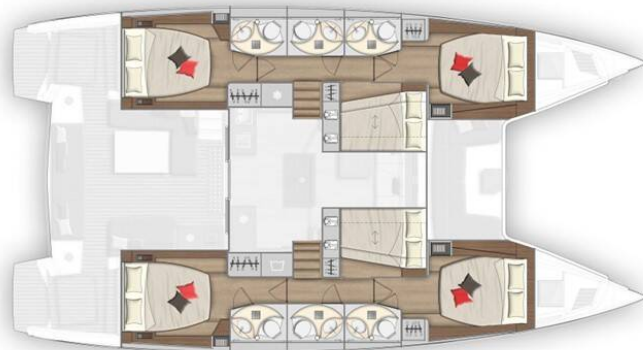

# LAGOON 50

Aeolian Myth (2019)

Catamaran Lagoon 50 Aeolian Myth, built in 2019 is anchored in the Preveza Marina, Ionian Islands, Greece. It has 6 + 2 cabins, can accommodate 10 + 2 people and has 6 + 2 toilets. Bed linen and kitchen equipment are included in the price.