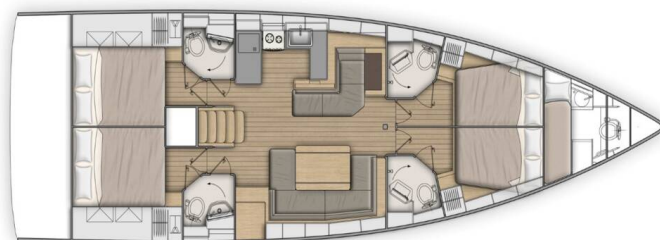

OCEANIS 51.1

Aeolian Muse (2019)

Sailing yacht Oceanis 51.1 Aeolian Muse, built in 2019 is anchored in the **Preveza Marina, Ionian Islands, Greece**. It has **4 + 1 cabins**, can accommodate **8 + 2 + 1 people** and has **4 + 1 toilets**. Bed linen and kitchen equipment are included in the price.

Aeolian Muse

Production year

2019

Length

52 ft

Cabins

4 + 1

Berths