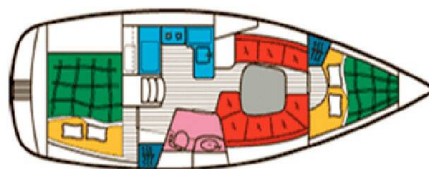

# OCEANIS CLIPPER 331

Romantika (2000)

Sailing yacht Oceanis Clipper 331 Romantika, built in 2000 is anchored in the **Corfu, Gouvia Marina, Ionian Islands, Greece**. It has **2 cabins**, can accommodate **4 people** and has **1 toilets**. Bed linen and kitchen equipment are included in the price.