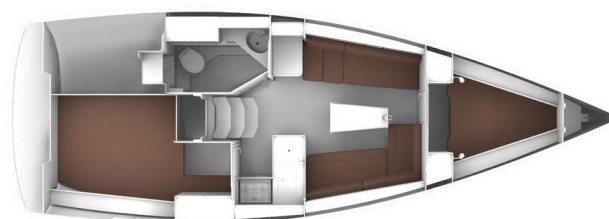

BAVARIA CRUISER 33

Mirella (2013)

Sailing yacht Bavaria Cruiser 33 Mirella, built in 2013 is anchored in the **Sukosan, D-Marin Dalmacija Marina, Zadar region, Croatia**. It has **2 cabins**, can accommodate **4 + 2 people** and has **1 toilets**. Bed linen and kitchen equipment are included in the price.