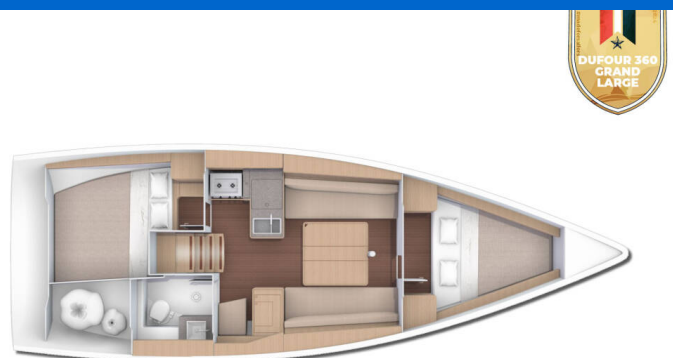

DUFOUR 360 GL

Nada (2019)

Sailing yacht Dufour 360 GL Nada, built in 2019 is anchored in the Marina Kastela, Split region, Croatia. It has 2 cabins, can accommodate 4 + 2 people and has 1 toilets. Bed linen and kitchen equipment are included in the price.