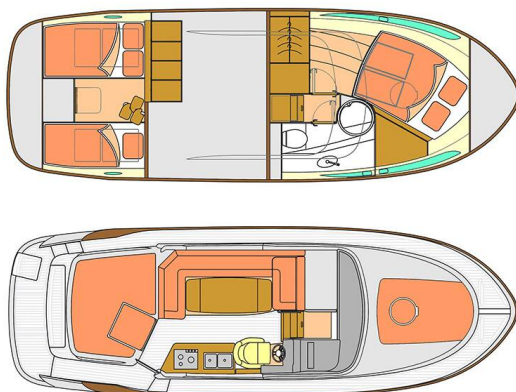

# MAREX 320 ACC

Aurora (2019)

Motor yacht **Marex 320 ACC Aurora**, built in **2019** is anchored in the **Marina Mandalina, Sibenik, Šibenik region, Croatia**. It has **2 cabins**, can accommodate **5 people** and has **1 toilets**. Bed linen and kitchen equipment are included in the price.

**Aurora**

Production year

**2019**

Length

**33 ft**

Cabins

**2**

Berths