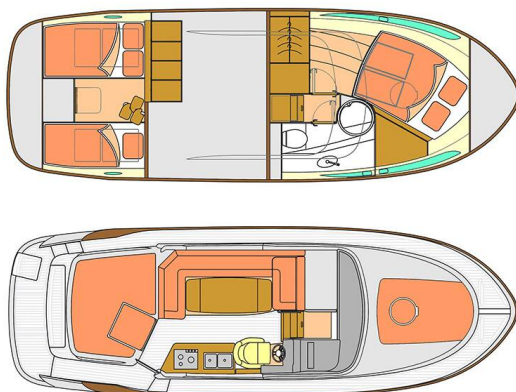

MAREX 320 ACC

Aurora (2019)

Motor yacht **Marex 320 ACC Aurora**, built in **2019** is anchored in the **Marina Mandalina, Sibenik, Šibenik region, Croatia**. It has **2 cabins**, can accommodate **5 people** and has **1 toilets**. Bed linen and kitchen equipment are included in the price.

Aurora

Production year

2019

Length

33 ft

Cabins

2

Berths