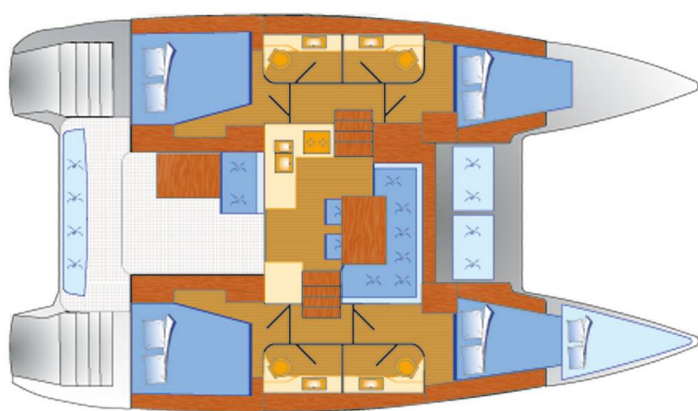

LAGOON 40

Sunrise (2019)

Catamaran **Lagoon 40 Sunrise**, built in **2019** is anchored in the **Mallorca, Can Pastilla, Balearic Islands, Spain**. It has **4 + 1 cabins**, can accommodate **8 + 2 + 1 people** and has **4 toilets**. Bed linen and kitchen equipment are included in the price.