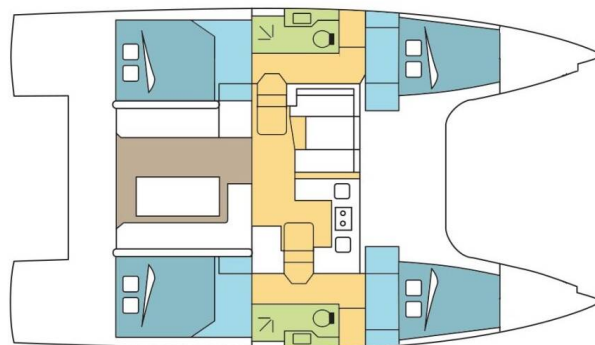

# NAUTITECH 40 OPEN

ANTIPODES (2022)

Catamaran Nautitech 40 Open ANTIPODES, built in 2022 is anchored in the **Whitsundays, Airlie Beach, Coral Sea Marina, Whitsunday Region of Queensland, Australia and Oceania**. It has **4 cabins**, can accommodate **8 people** and has **2 toilets**. Bed linen and kitchen equipment are included in the price.

**ANTIPODES**

Production year

**2022**

Length

**39 ft**

Cabins

**4**

Berths