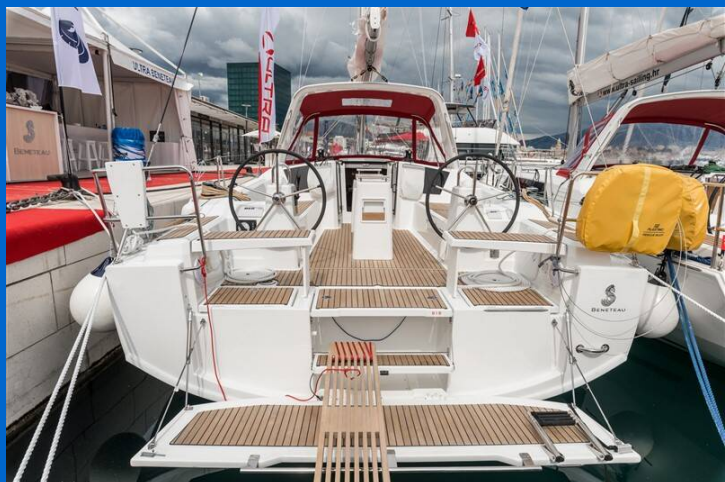

OCEANIS 38.1

Majano (2019)

Sailing yacht Oceanis 38.1 Majano, built in 2019 is anchored in the ACI Marina Split, Split region, Croatia. It has 3 cabins, can accommodate 6 + 2 people and has 2 toilets. Bed linen and kitchen equipment are included in the price.

YACHT SPECIFICATIONS

Yacht Base

ACI Marina Split, Croatia

Yacht ID

1443

Brands

Beneteau

Yacht name