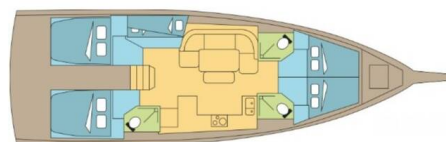

# SUN ODYSSEY 455

LA NENA (2026)

Sailing yacht Sun Odyssey 455 LA NENA, built in 2026 is anchored in the BVI, Hodge's Creek Marina, British Virgin Islands, British Virgin Islands. It has 5 cabins, can accommodate 10 + 2 people and has 3 toilets. Bed linen and kitchen equipment are included in the price.