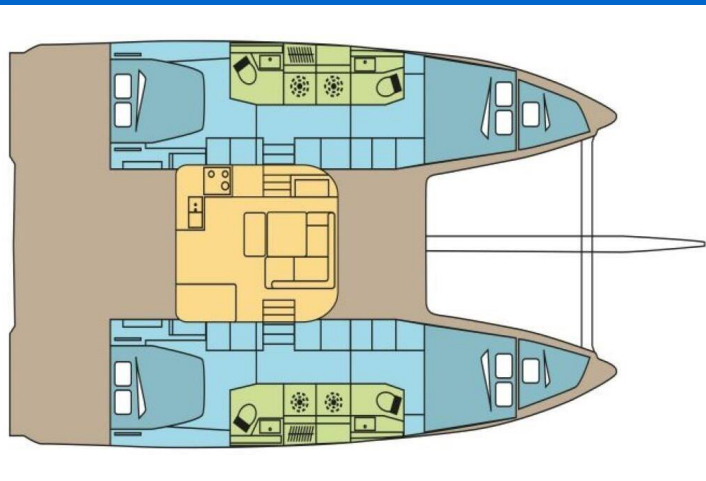

EXCESS 14

LEVENEZ (2026)

Catamaran **Excess 14 LEVENEZ**, built in **2026** is anchored in the **Polynesia, Raiatea, French Polynesia, French Polynesia**. It has **4 + 2 cabins**, can accommodate **8 + 2 people** and has **4 toilets**. Bed linen and kitchen equipment are included in the price.

LEVENEZ

Production year

2026

Length

46 ft

Cabins

4 + 2

Berths

8 + 2

Max Persons

10

WC

4

Engine

2 x 57 HP

Fuel tank