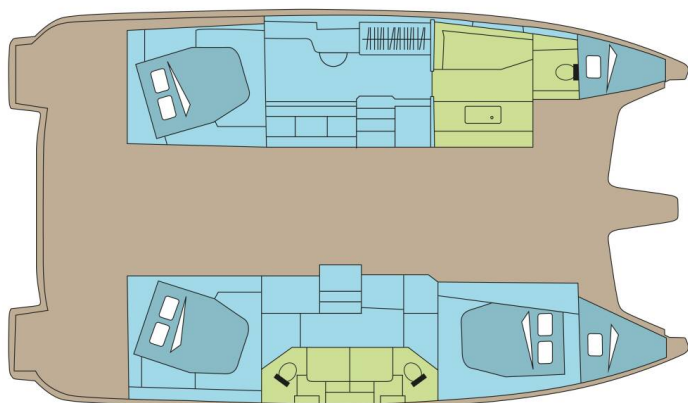

FOUNTAIN PAJOT FP 44

MAESTRO

DIVER DOG (2027)

Catamaran Fountaine Pajot FP 44 Maestro DIVER DOG, built in 2027 is anchored in the Nassau, Palm Cay Marina, New Providence, Bahamas. It has 3 + 2 cabins, can accommodate 6 + 2 + 2 people and has 3 toilets. Bed linen and kitchen equipment are included in the price.