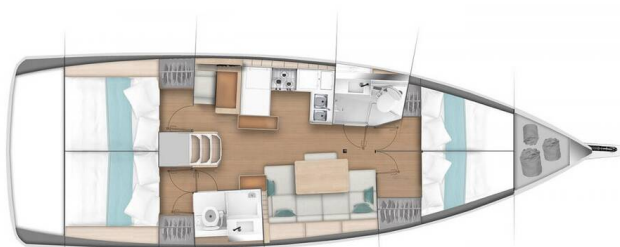

SUN ODYSSEY 440

UwElli (2019)

Sailing yacht Sun Odyssey 440 UwElli, built in 2019 is anchored in the **ACI Marina Trogir, Split region, Croatia**. It has **4 cabins**, can accommodate **8 + 1 people** and has **2 toilets**. Bed linen and kitchen equipment are included in the price.