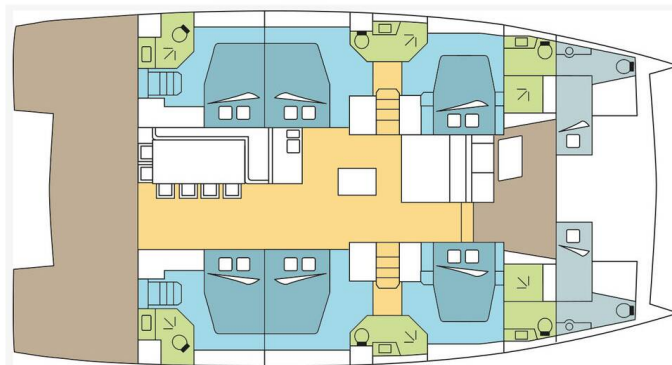

BALI 5.4

SKADI_DB3 (2023)

Catamaran Bali 5.4 SKADI_DB3, built in 2023 is anchored in the BVI, Hodge's Creek Marina, British Virgin Islands, British Virgin Islands. It has 6 + 2 cabins, can accommodate 12 + 2 people and has 6 + 2 toilets. Bed linen and kitchen equipment are included in the price.