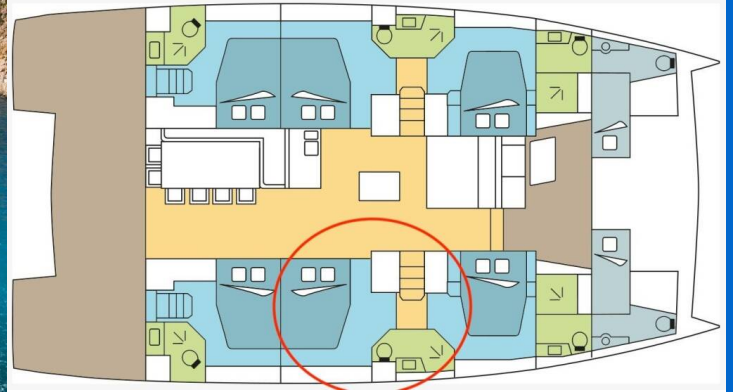

BALI 5.4

ELENWE_DB2 (2020)

Catamaran Bali 5.4 ELENWE_DB2, built in 2020 is anchored in the Nassau, Palm Cay Marina, New Providence, Bahamas. It has 6 + 2 cabins, can accommodate 12 + 2 people and has 6 + 2 toilets. Bed linen and kitchen equipment are included in the price.