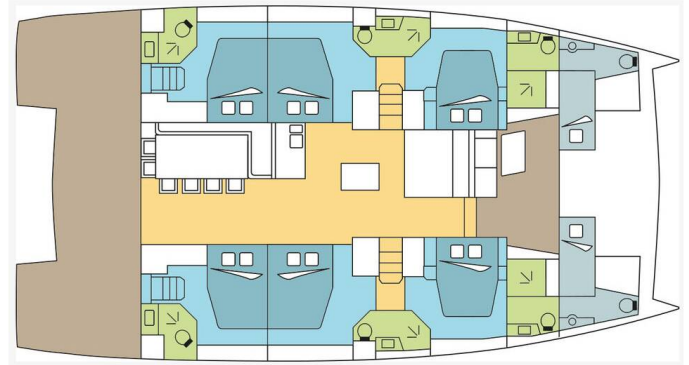

BALI 5.4

DREAM PANGA (2024)

Catamaran Bali 5.4 DREAM PANGA, built in 2024 is anchored in the **Martinique, Le Marin, Martinique, Caribbean**. It has **6 + 2 cabins**, can accommodate **12 + 2 people** and has **6 + 2 toilets**. Bed linen and kitchen equipment are included in the price.