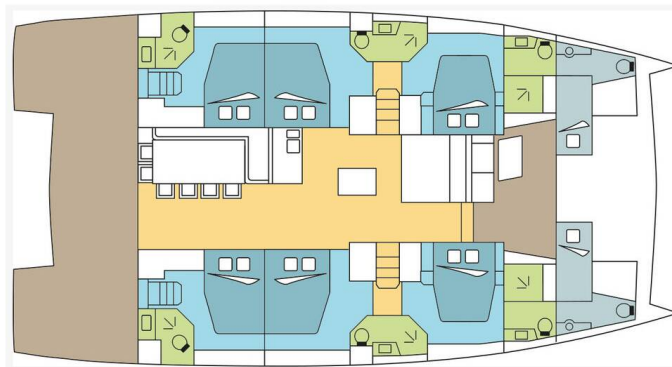

BALI 5.4

DREAM SALINES (2024)

Catamaran Bali 5.4 DREAM SALINES, built in 2024 is anchored in the **Martinique, Le Marin, Martinique, Caribbean**. It has **6 + 2 cabins**, can accommodate **12 + 2 people** and has **6 + 2 toilets**. Bed linen and kitchen equipment are included in the price.