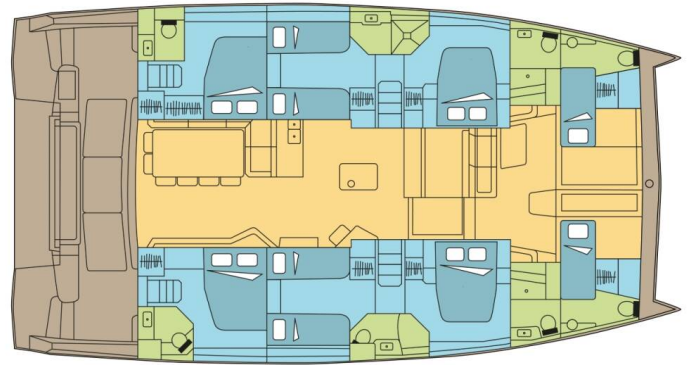

# BALI 5.4

DREAM TAHAA\_DB (2024)

Catamaran Bali 5.4 DREAM TAHAA\_DB, built in 2024 is anchored in the **Polynesia, Raiatea, French Polynesia, French Polynesia**. It has **6 + 2 cabins**, can accommodate **12 + 2 people** and has **6 + 2 toilets**. Bed linen and kitchen equipment are included in the price.

**DREAM TAHAA\_DB**

Production year

**2024**

Length

**55 ft**

Cabins

**6 + 2**

Berths