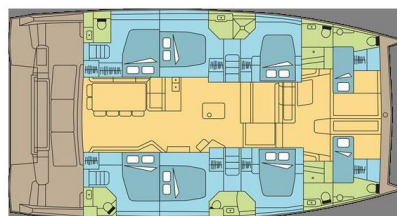

BALI 5.4

DREAM BORA_DB (2024)

Catamaran Bali 5.4 DREAM BORA_DB, built in 2024 is anchored in the **Polynesia, Raiatea, French Polynesia, French Polynesia**. It has **6 + 2 cabins**, can accommodate **12 + 2 people** and has **6 + 2 toilets**. Bed linen and kitchen equipment are included in the price.