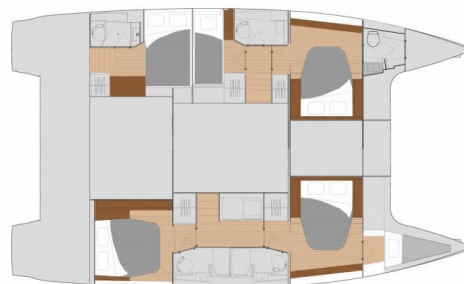

FONTAINE PAJOT SAONA 47 QUINTET

Fee (2019)

Catamaran Fountaine Pajot Saona 47 Quintet Fee, built in 2019 is anchored in the Marina Kornati, Biograd, Zadar region, Croatia. It has 5 + 1 cabins, can accommodate 10 + 1 + 1 people and has 6 toilets. Bed linen and kitchen equipment are included in the price.

YACHT SPECIFICATIONS

Yacht Base

Marina Kornati, Biograd, Croatia

Yacht ID

1424

Brands

Fountaine Pajot

Yacht name

Fee

Production year

2019

Length

46 ft

Cabins

5 + 1

Berths

10 + 1 + 1

Max Persons

12

WC

6

Engine

2 x 75 HP

Fuel tank

940 l

WEBSITE

www.plujeme.cz

PHONE

+420 720 755 085

MOBILE

+420 777 170 276

E-MAIL

info@plujeme.cz

PLUJEME RÁDI S.R.O.

Dlouhá 730/35, 11000 Praha 1 – Staré Město, Czech Republic