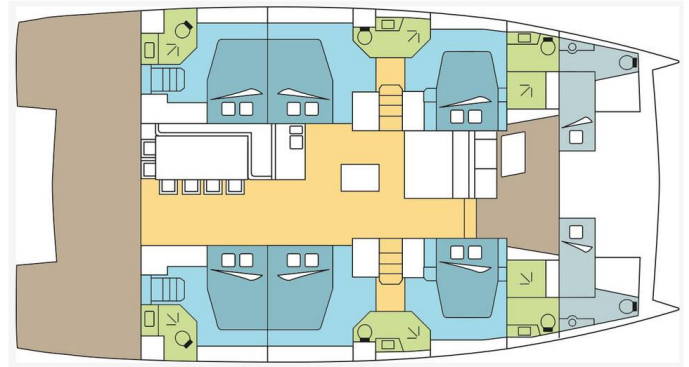

# BALI 5.4

DREAM CARRIACOU\_DB (2019)

Catamaran Bali 5.4 DREAM CARRIACOU\_DB, built in 2019 is anchored in the **St. Martin, Marina de L'Anse Marcel, St. Martin, Caribbean**. It has **6 + 2 cabins**, can accommodate **12 + 2 people** and has **6 + 2 toilets**. Bed linen and kitchen equipment are included in the price.