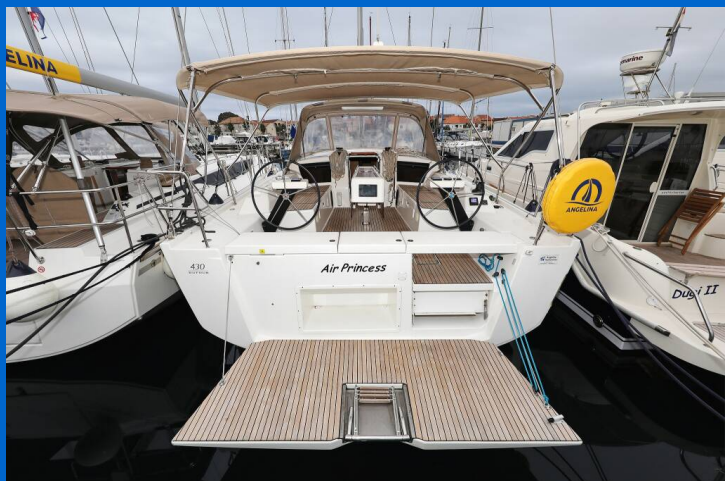

DUFOUR 430 GL

Air Princess (2019)

Sailing yacht Dufour 430 GL Air Princess, built in 2019 is anchored in the Marina Šangulin, Biograd, Zadar region, Croatia. It has 4 cabins, can accommodate 8 + 2 people and has 2 toilets. Bed linen and kitchen equipment are included in the price.

YACHT SPECIFICATIONS

Yacht Base

Marina Šangulin, Biograd, Croatia

Yacht ID

1423

Brands

Dufour

Yacht name

Air Princess

Production year

2019

Length

43 ft

Cabins

4

Berths

8 + 2

Max Persons

10

WC

2

Engine

1 x 40 HP

Fuel tank