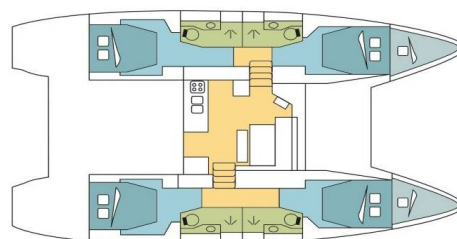

LAGOON 46

ORCHID (2024)

Catamaran Lagoon 46 ORCHID, built in 2024 is anchored in the **Martinique, Le Marin, Martinique, Caribbean**. It has **4 + 2 cabins**, can accommodate **8 + 2 people** and has **4 toilets**. Bed linen and kitchen equipment are included in the price.