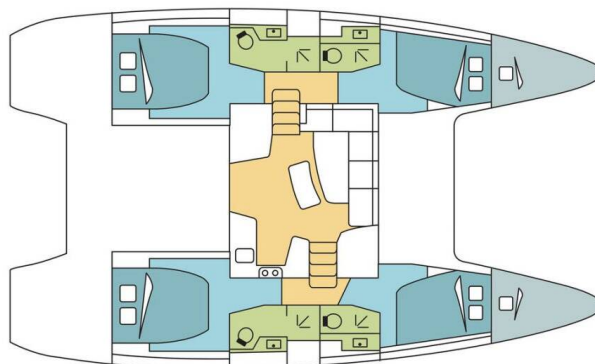

LAGOON 42

DAISY (2024)

Catamaran Lagoon 42 DAISY, built in 2024 is anchored in the Martinique, Le Marin, Martinique, Caribbean. It has 4 + 2 cabins, can accommodate 8 + 2 + 2 people and has 4 toilets. Bed linen and kitchen equipment are included in the price.

DAISY

Production year

2024

Length

42 ft

Cabins

4 + 2

Berths