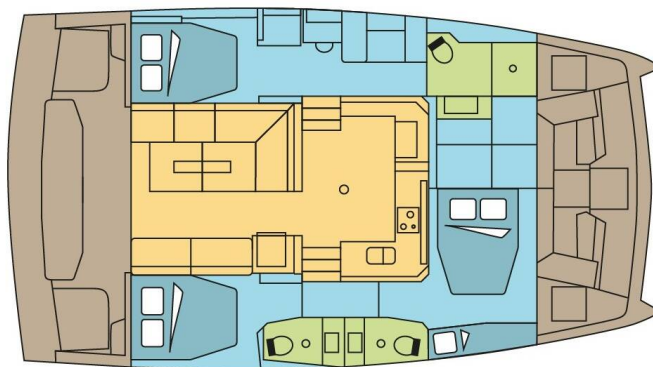

BALI CATSPACE OW

PÜRSEVERANCE (2022)

Catamaran Bali Catspace OW PÜRSEVERANCE, built in 2022 is anchored in the Nassau, Palm Cay Marina, New Providence, Bahamas. It has 3 cabins, can accommodate 6 + 2 people and has 3 toilets. Bed linen and kitchen equipment are included in the price.