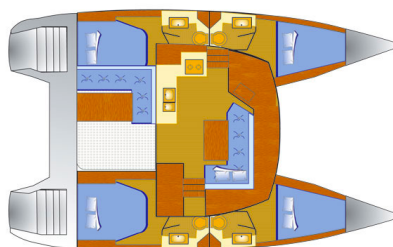

FOUNTAIN PAJOT LUCIA 40

Luna Rossa II (2019)

Catamaran Fountaine Pajot Lucia 40 Luna Rossa II, built in 2019 is anchored in the Marina Punat, Krk, Kvarner, Croatia. It has 4 cabins, can accommodate 8 + 2 people and has 4 toilets. Bed linen and kitchen equipment are included in the price.

YACHT SPECIFICATIONS

Yacht Base

Marina Punat, Krk, Croatia

Yacht ID

1412

Brands

Fountaine Pajot

Yacht name

Luna Rossa II

Production year

2019

Length

38 ft

Cabins

4

Berths

8 + 2

Max Persons

10

WC

4

Engine

2 x 30 HP

Fuel tank

300 l