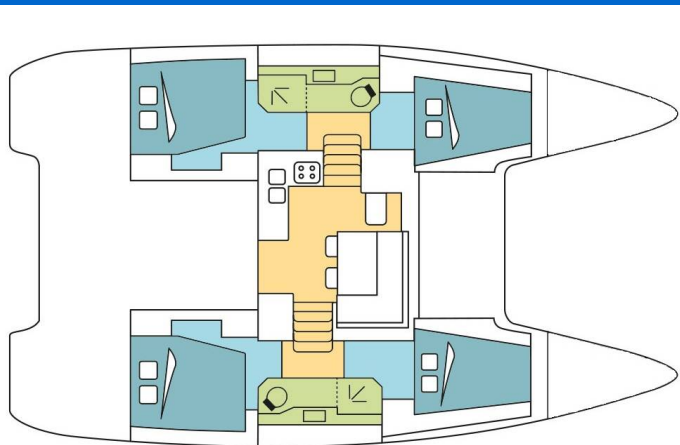

# LAGOON 40

LUMIERE (2023)

Catamaran Lagoon 40 LUMIERE, built in 2023 is anchored in the Whitsundays, Airlie Beach, Coral Sea Marina, Whitsunday Region of Queensland, Australia and Oceania. It has 4 cabins, can accommodate 8 people and has 2 toilets. Bed linen and kitchen equipment are included in the price.

**LUMIERE**

Production year

**2023**

Length

**39 ft**

Cabins

**4**

Berths