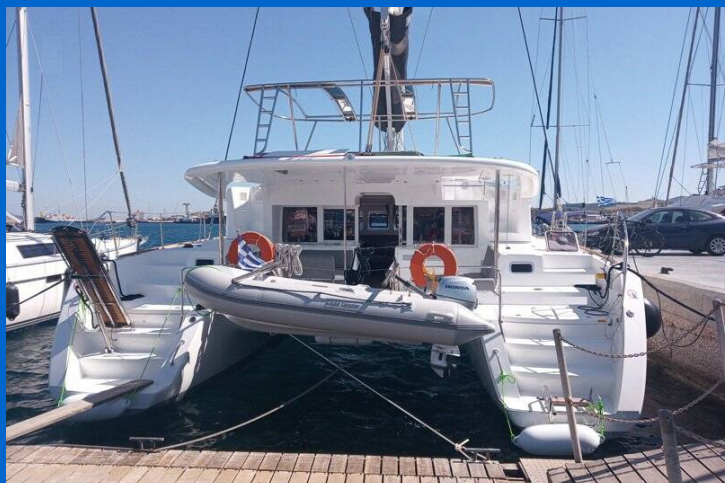

LAGOON 450 F

Golden Dream (2019)

Catamaran Lagoon 450 F Golden Dream, built in 2019 is anchored in the **Lavrion, main port, Athens area/Saronic/Peloponese, Greece**. It has **6 cabins**, can accommodate **12 people** and has **5 toilets**. Bed linen and kitchen equipment are included in the price.

YACHT SPECIFICATIONS

Yacht Base

Lavrion, main port, Greece

Yacht ID

1411

Brands

Lagoon

Yacht name