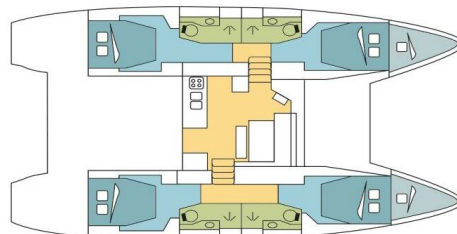

LAGOON 46

BOATYLICIOUS (2022)

Catamaran Lagoon 46 BOATYLICIOUS, built in 2022 is anchored in the Nassau, Palm Cay Marina, New Providence, Bahamas. It has 4 + 2 cabins, can accommodate 8 + 2 + 2 people and has 4 toilets. Bed linen and kitchen equipment are included in the price.

BOATYLICIOUS

Production year

2022

Length

46 ft

Cabins

4 + 2

Berths